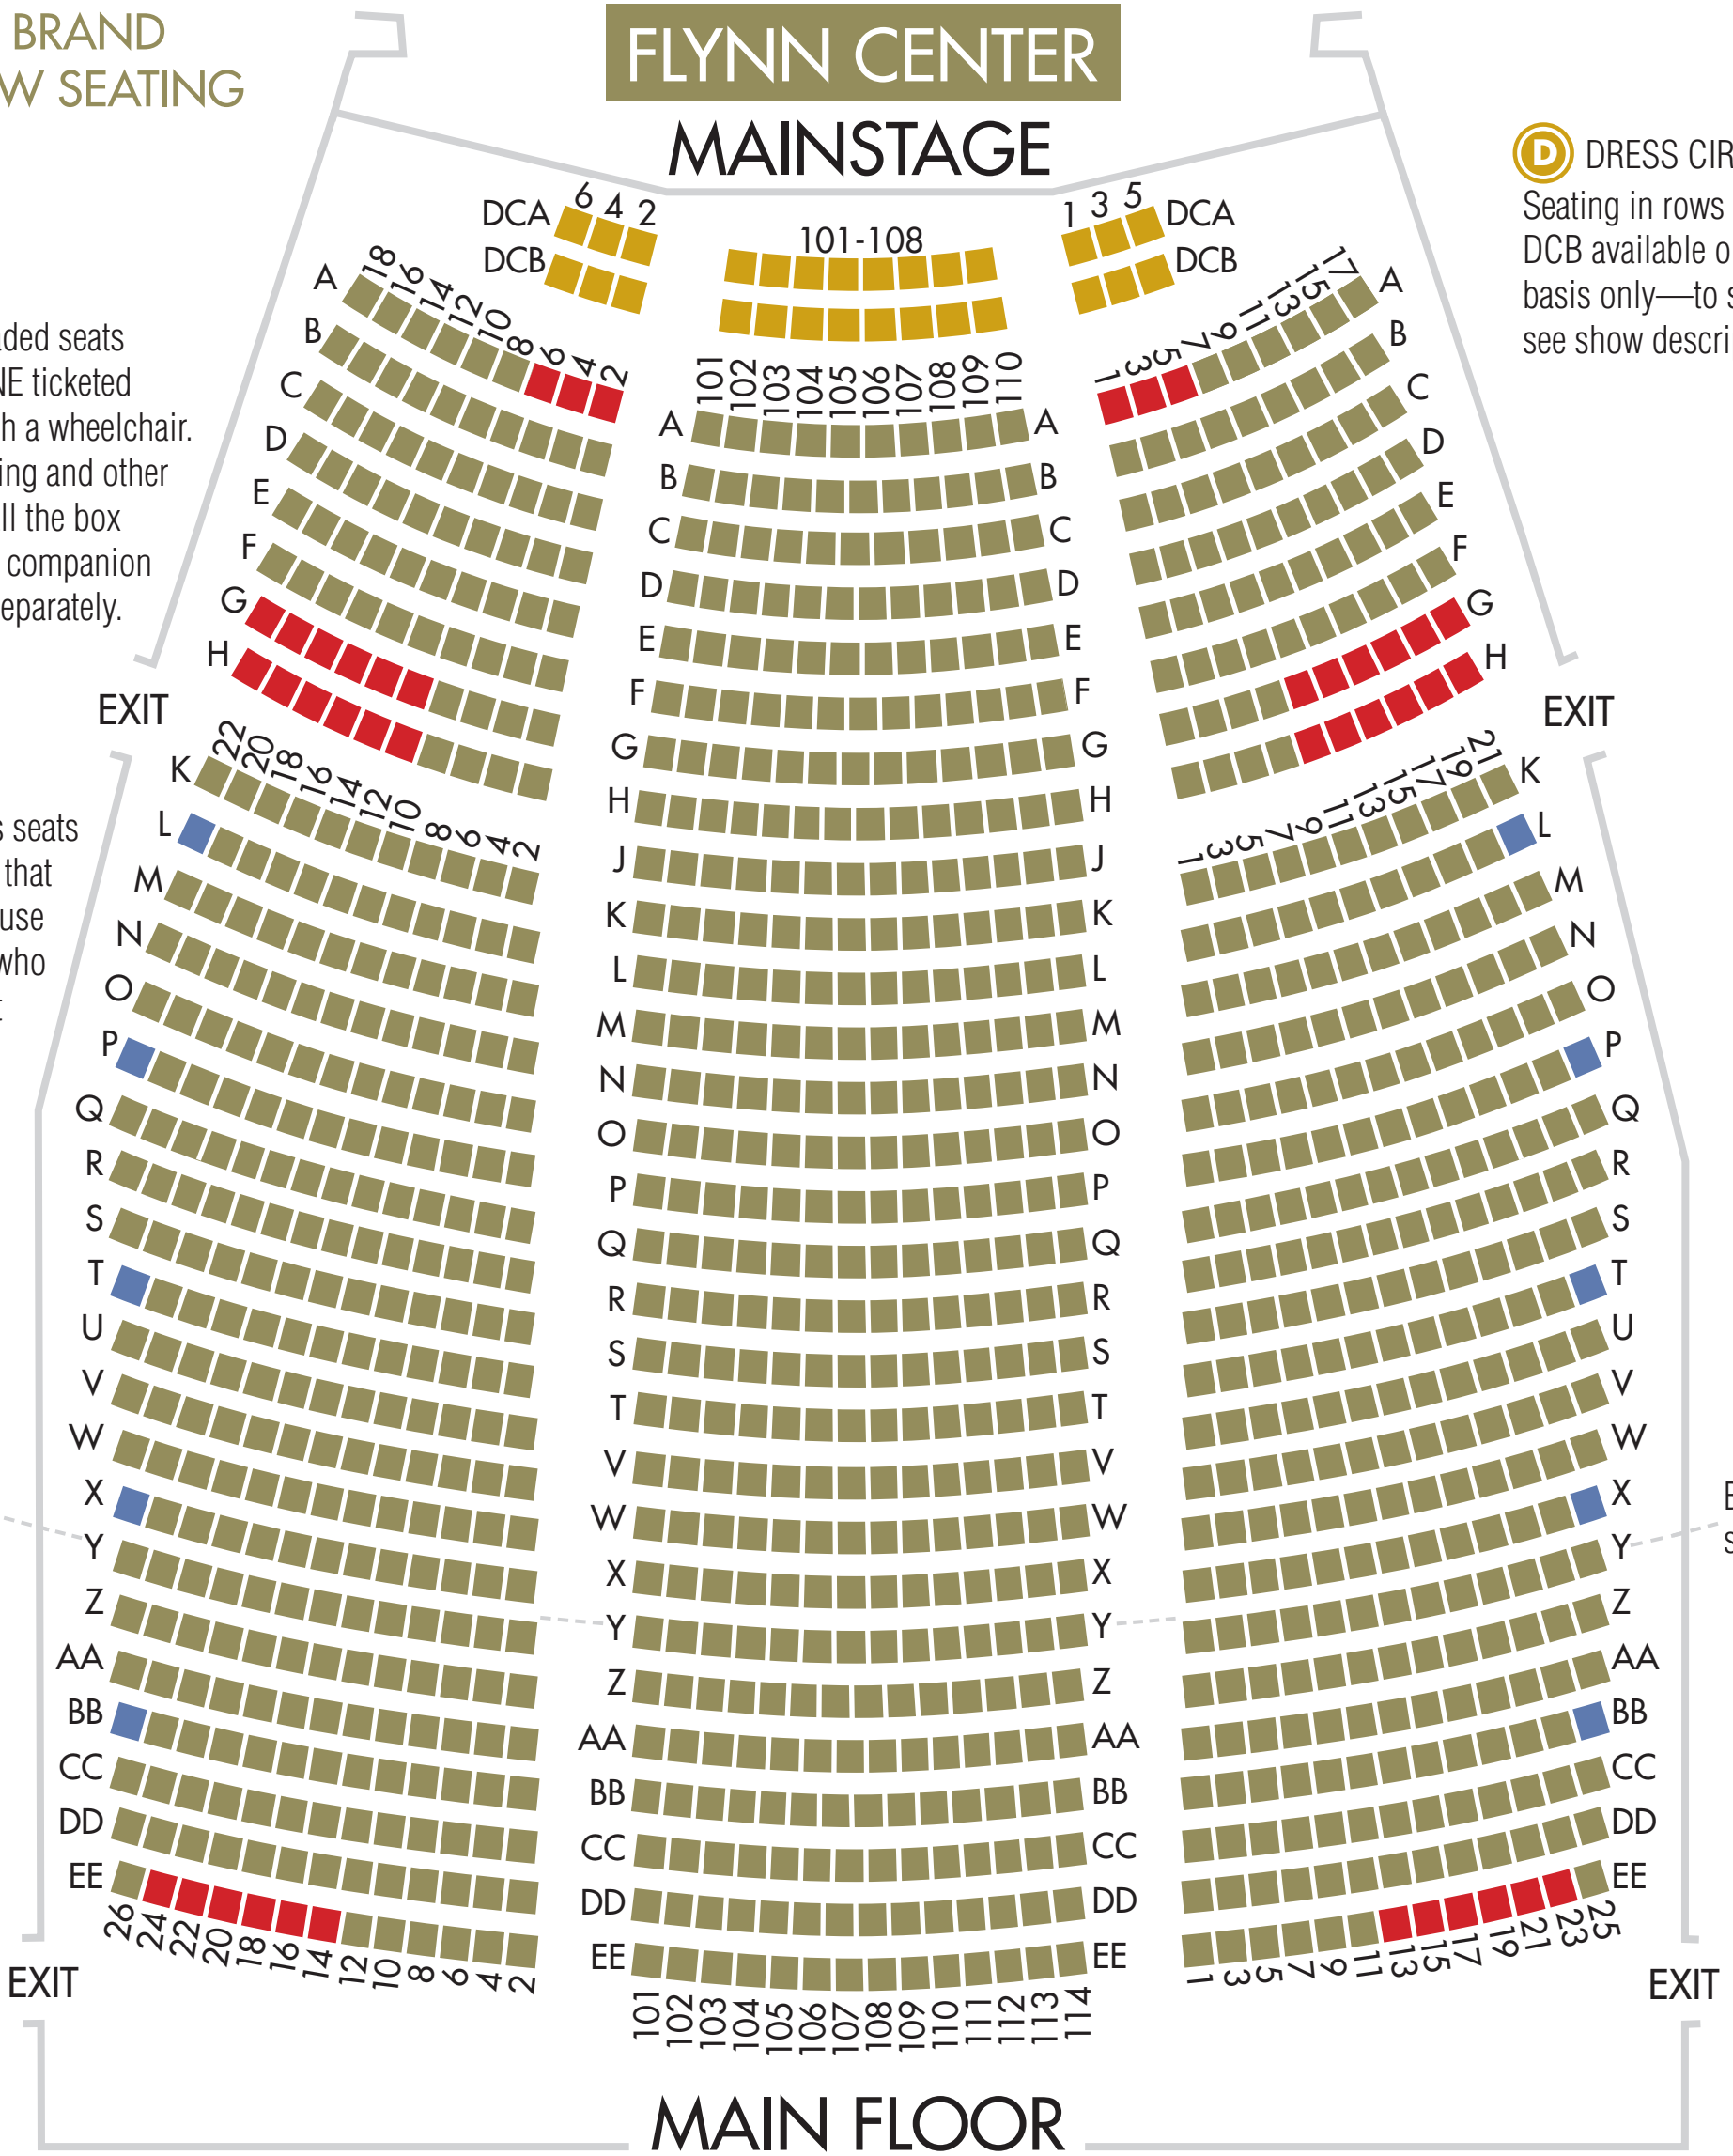

## MAINSTAGE

**D** DRESS CIRCLE  
Seating in rows DCA and DCB available on a limited basis only—to see if applicable, see show description.

 Two red shaded seats count as ONE ticketed seat for a patron with a wheelchair. For wheelchair seating and other special requests, call the box office. Any required companion seating is ticketed separately.

 Blue indicates seats with armrests that lift for patrons who use walkers or patrons who use wheelchairs but prefer a seat. These seats are available upon request.

Balcony starts here

Balcony starts here

## MAIN FLOOR