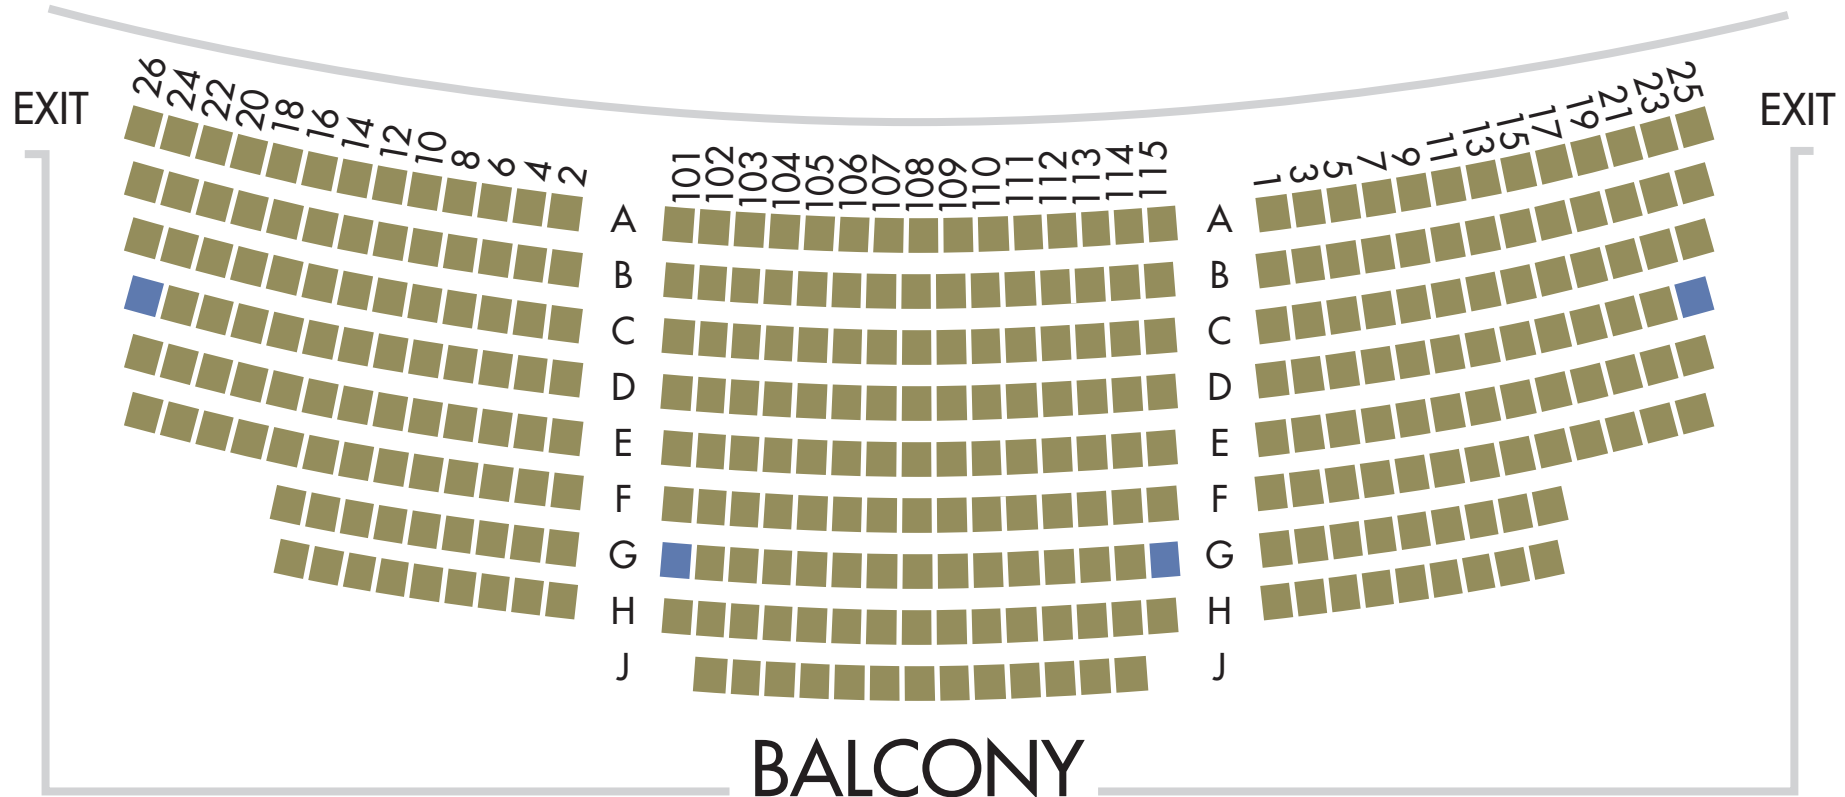

## MAINSTAGE

**D** DRESS CIRCLE  
Seating in rows DCA and DCB available on a limited basis only—to see if applicable, see show description.

 Two red shaded seats count as ONE ticketed seat for a patron with a wheelchair. For wheelchair seating and other special requests, call the box office. Any required companion seating is ticketed separately.

 Blue indicates seats with armrests that lift for patrons who use walkers or patrons who use wheelchairs but prefer a seat. These seats are available upon request.

Balcony starts here

Balcony starts here

## MAIN FLOOR